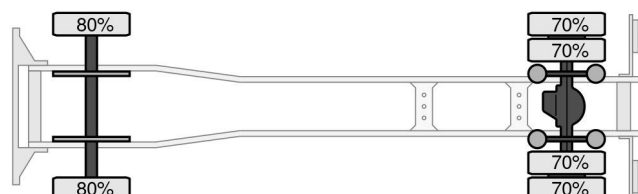

TECHNICAL INFORMATION

First registration date	18-11-2008
License plate	BV-PF-65
Fuel	Diesel
Transmission	Automatic
Vehicle identification number	XLRAE65GC0E840614
Axle configuration	4x2
Weight	9.540 kg
Load capacity	9.460 kg
Gross weight	19.000 kg
Cylinder count	6
Power kw	182
Power hp	247
Wheelbase	540
Length	940 cm
Width	260 cm

DAF CF 65.250 COOLING TRUCK WITH CARRIER D/E... 4x2

Referentienummer: SN 56440614 Z

Schijfremmen
315/70R22,5
7.500 kg
Bladvering

Enkelvoudige reductie
315/70R22,5
11.500 kg
Luchtvering

DESCRIPTION

Cool unit make: Carrier

PARKING DISTANCE CONTROL IN THE BACK!!

SUNVISOR!!

ROOF SPOILER!!

CENTRAL LUBRICATION!!

ETC.!!

ECF EINDHOVEN COOLING BOX: SIZE: LENGTH x WIDE x HIGH: Ca. 7.20 M. x 2.48 M. x 2.45 M. (INSIDE)!!

CARRIER SUPRA DIESEL / ELECTRA COOLER!!